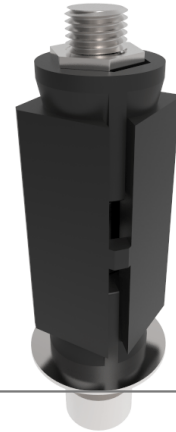

21.5mm-24mm square nylon expander a M10 socket cap

Product code: SSEXS215/24/SC

21.5mm-24mm square nylon expander with a M10 socket cap and reducer 12mm down to 10mm.

Expander Type	Square
To Suit Inside Diameter (mm)	21.5 - 24
Fixing Bolt (mm)	10
Expander Plug Length (mm)	70