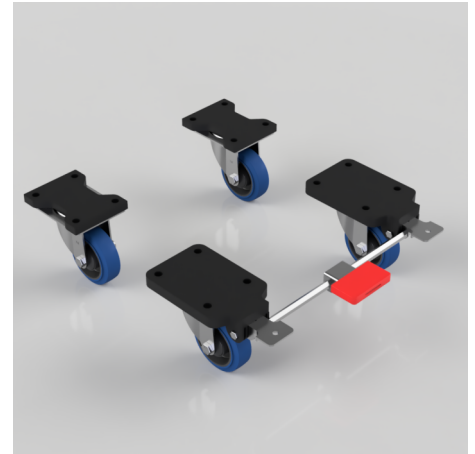

4 Pack Blue Rubber Plate Ball Bearing 100mm 600kg Load Per Set - various configurations

Product code: BZEH100SRNBFP/SET-1

4 x pressed steel castors with a top plate fixing fitted with a 65 shore A blue elastic rubber on nylon centred wheel with a single ball bearing and retaining caps. Wheel diameter 100mm, tread width 36mm, overall height 144mm, top plate 135mm x 105mm, hole centres 105mm x 80mm, Load capacity 200kg per castor, 600kg load capacity per set.

| | |
|--------------------------|---|
| Bearing Type | Ball |
| Castor Type | Fixed, Swivel, Swivel with Total Lock Brake |
| Colour / Shore Hardness | Blue Elastic Rubber on Nylon Rim / 65 Shore A |
| Configuration | 2 x Fixed + 2 x Braked, 2 x Swivel + 2 x Braked, 2 x Swivel + 2 x Fixed |
| Diameter (mm) | 100 |
| Fixing Option | Plate |
| Fork Thickness (mm) | 3 |
| Height (mm) | 144 |
| Hole Centres (mm) | 105 x 80 |
| Load Capacity (kg) | 600 Per Set |
| Swivel Radius (mm) | 90 Swivel / 164 Braked |
| Temperature Resistance | -20 °C TO +60 °C |
| To Suit Fixing Bolt (mm) | 10 |
| Top Plate Thickness (mm) | 18 |
| Tread (mm) | 36 |
| Wheel Material | Rubber on Nylon |
| Plate Size (mm) | 84 x 72 |