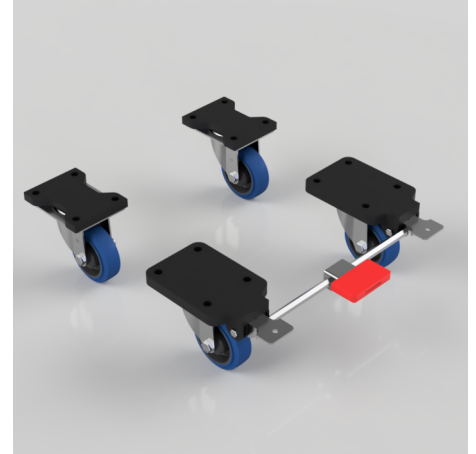

4 Pack Blue Rubber Plate Ball Bearing 125mm 750kg Load Per Set - various configurations

Product code: BZEH125SRNBJFP/SET

4 x pressed steel castors with a top plate fixing fitted with a 65 shore A blue elastic rubber on nylon centred wheel with a single ball bearing and retaining caps. Wheel diameter 125mm, tread width 36mm, overall height 170mm, top plate 135mm x 105mm, hole centres 105mm x 80mm. Load capacity 250kg per castor, 750kg load capacity per set.

Bearing Type	Ball
Castor Type	Fixed, Swivel, Swivel with Total Lock Brake
Colour / Shore Hardness	Blue Elastic Rubber on Nylon Rim / 65 Shore A
Configuration	2 x Fixed + 2 x Braked, 2 x Swivel + 2 x Braked, 2 x Swivel + 2 x Fixed
Diameter (mm)	125
Fixing Option	Plate
Fork Thickness (mm)	3
Height (mm)	170
Hole Centres (mm)	105 x 80
Load Capacity (kg)	750 per set
Swivel Radius (mm)	106 Swivel / 164 Braked
Temperature Resistance	-20 °C TO +60 °C
To Suit Fixing Bolt (mm)	10
Top Plate Thickness (mm)	18
Tread (mm)	36
Wheel Material	Rubber on Nylon
Plate Size (mm)	84 x 72