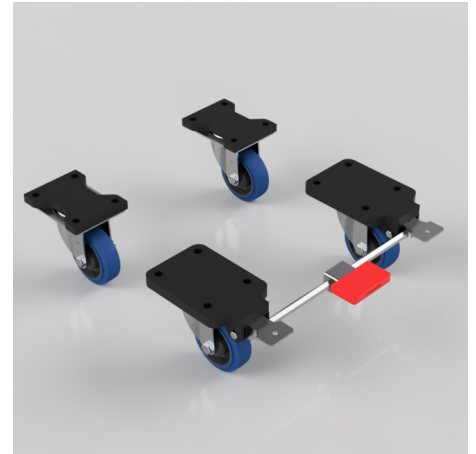

## 4 Pack Blue Rubber Plate Ball Bearing 200mm 1500kg Load Per Set - various configurations

**Product code: BZSPH200SRNBJFP/SET**

4 x pressed steel castors with a top plate fixing fitted with a blue 65 shore A elastic rubber tyre on a black nylon centred wheel with ball bearings. Wheel diameter 200mm, tread width 50mm, overall height 252mm, top plate 135mm x 110mm, hole centres 105mm x 80mm. Load capacity 500kg per castor, 1500kg load capacity per set.

Bearing Type	Ball
Castor Type	Fixed, Swivel, Swivel with Total Lock Brake
Colour / Shore Hardness	Blue Elastic Rubber on Nylon Rim / 65 Shore A
Configuration	2 x Fixed + 2 x Braked, 2 x Swivel + 2 x Braked, 2 x Swivel + 2 x Fixed
Diameter (mm)	200
Fixing Option	Plate
Fork Thickness (mm)	5
Height (mm)	252
Hole Centres (mm)	105 x 80
Load Capacity (kg)	1500 per set
Swivel Radius (mm)	153 Swivel / 164 Braked
Temperature Resistance	-30 °C TO +80 °C
To Suit Fixing Bolt (mm)	10
Top Plate Thickness (mm)	19
Tread (mm)	50
Wheel Material	Rubber on Nylon
Plate Size (mm)	84 x 72