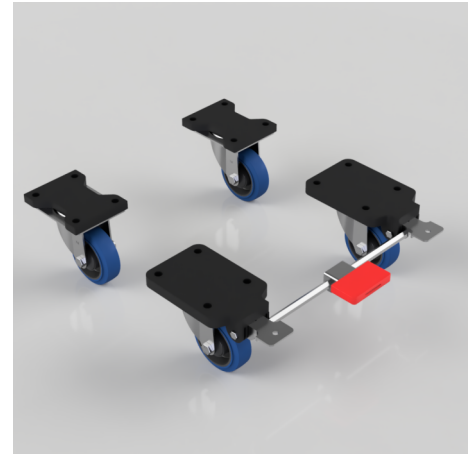

4 Pack Blue Rubber Plate Roller Bearing 125mm 750kg Load Per Set - various configurations

Product code: BZEH125SRNBFP/SET

4 x pressed steel castors with flat top plate fixing fitted with a blue 65 shore A elastic rubber tyre on black nylon centre wheel with roller bearing. Wheel diameter 125mm, tread width 36mm, overall height 170mm, top plate 135mm x 105mm, hole centres 105mm x 80mm Load capacity 250kg per castor, 750kg load capacity per set.

Bearing Type	Roller
Castor Type	Fixed, Swivel, Swivel with Total Lock Brake
Colour / Shore Hardness	Blue Elastic Rubber on Nylon Rim / 65 Shore A
Configuration	2 x Fixed + 2 x Braked, 2 x Swivel + 2 x Braked, 2 x Swivel + 2 x Fixed
Diameter (mm)	125
Fixing Option	Plate
Fork Thickness (mm)	3
Height (mm)	170
Hole Centres (mm)	105 x 80
Load Capacity (kg)	750 per set
Swivel Radius (mm)	106 Swivel / 164 Braked
Temperature Resistance	-20 °C TO +60 °C
To Suit Fixing Bolt (mm)	10
Top Plate Thickness (mm)	18
Tread (mm)	36
Wheel Material	Rubber on Nylon
Plate Size (mm)	84 x 72