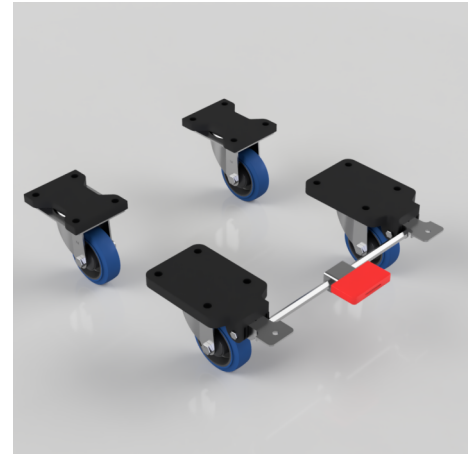

4 Pack Blue Rubber Plate Roller Bearing 80mm 450kg Load Per Set

Product code: BZEH80SRNBFP/SB/SET

2 x Swivel and 2 x Braked pressed steel castors fitted with a blue 65 shore A elastic rubber tyre wheel with a black nylon centre with a roller bearing and a fixed position total lock brake. Wheel diameter 80mm, Tread width 35mm, Overall Height 125mm, Top Plate 180mm x 115mm, Hole Centres 105mm x 80mm, Load Capacity 150kg per castor, 450kg load capacity per set.

Bearing Type	Roller
Castor Type	Swivel, Swivel with Total Lock Brake
Colour / Shore Hardness	Blue Elastic Rubber on Nylon Rim / 65 Shore A
Diameter (mm)	80
Fixing Option	Plate
Fork Thickness (mm)	4
Height (mm)	125
Hole Centres (mm)	105 x 80
Load Capacity (kg)	450
Temperature Resistance	-20 °C TO +60 °C
To Suit Fixing Bolt (mm)	10
Top Plate Thickness (mm)	18
Tread (mm)	35
Wheel Material	Rubber on Nylon
Plate Size (mm)	135 x 105