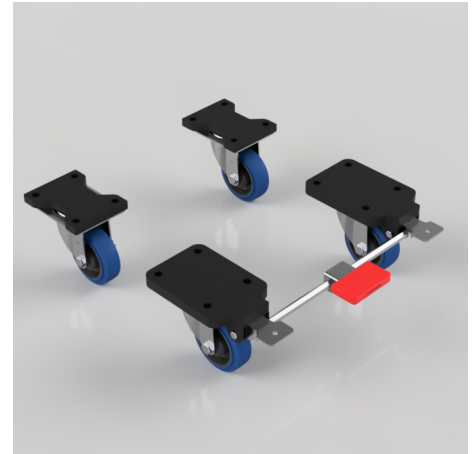

## 4 Pack Blue Rubber Plate Swivel Brake 125mm 750kg Load Per Set

**Product code: BZEH125RNBFP/SB/SET**

2 x Swivel and 2 x Braked pressed steel castors with flat top plate fixing fitted with a 65 Shore A blue elastic rubber tyre on black nylon centre wheel with single ball bearing and retaining caps and fixed position total lock brake. Wheel diameter 125mm, tread width 36mm, overall height 170mm, plate size 180mm x 115mm, hole centres 105mm x 80mm. Load capacity 250kg per castor, 750kg load capacity per set.

Bearing Type	Roller
Castor Type	Swivel, Swivel with Total Lock Brake
Colour / Shore Hardness	Blue Elastic Rubber on Nylon Rim / 75 Shore A
Diameter (mm)	125
Fixing Option	Plate
Fork Thickness (mm)	3
Height (mm)	156
Hole Centres (mm)	80 X 60
Load Capacity (kg)	750
Temperature Resistance	-20 °C TO +60 °C
To Suit Fixing Bolt (mm)	8
Top Plate Thickness (mm)	3
Tread (mm)	40
Wheel Material	Rubber on Nylon
Plate Size (mm)	135 x 105