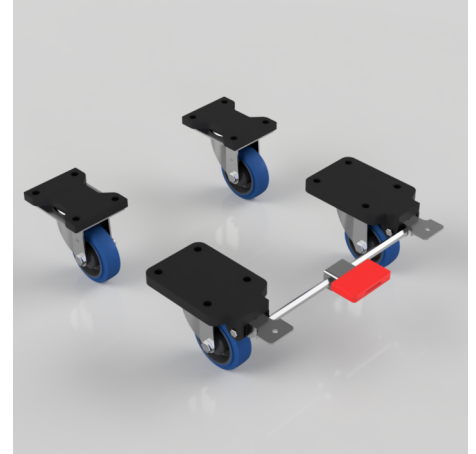

4 Pack Blue Rubber Plate Swivel Brake 125mm 750kg Load Per Set

Product code: BZEH125RNBFP/SB/SET

2 x Swivel and 2 x Braked pressed steel castors with flat top plate fixing fitted with a 65 Shore A blue elastic rubber tyre on black nylon centre wheel with single ball bearing and retaining caps and fixed position total lock brake. Wheel diameter 125mm, tread width 36mm, overall height 170mm, plate size 180mm x 115mm, hole centres 105mm x 80mm. Load capacity 250kg per castor, 750kg load capacity per set.

Bearing Type	Roller
Castor Type	Swivel, Swivel with Total Lock Brake
Colour / Shore Hardness	Blue Elastic Rubber on Nylon Rim / 75 Shore A
Diameter (mm)	125
Fixing Option	Plate
Fork Thickness (mm)	3
Height (mm)	156
Hole Centres (mm)	80 X 60
Load Capacity (kg)	750
Temperature Resistance	-20 °C TO +60 °C
To Suit Fixing Bolt (mm)	8
Top Plate Thickness (mm)	3
Tread (mm)	40
Wheel Material	Rubber on Nylon
Plate Size (mm)	135 x 105