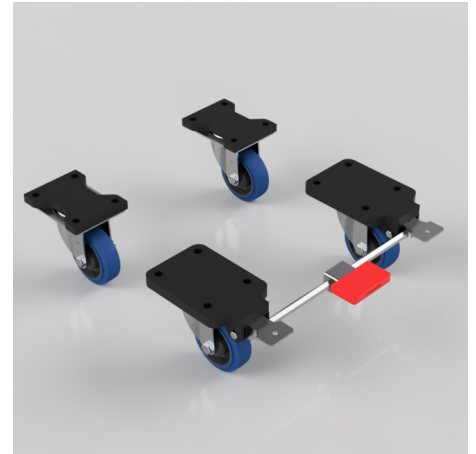

4 Pack Blue Rubber Plate Swivel Brake Ball Bearing 80mm 450kg Load Per Set

Product code: BZEH80SRNFP/SB/SET-1

2 x Swivel and 2 x Braked pressed steel castors fitted with a blue 65 shore A elastic rubber tyre wheel with a black nylon centre with a ball bearing and a fixed position total lock brake. Wheel diameter 80mm, Tread width 35mm, Overall Height 125mm, Top Plate 180mm x 115mm, Hole Centres 105mm x 80mm, Load Capacity 150kg per castor, 450kg load capacity per set.

Bearing Type	Ball
Castor Type	Swivel, Swivel with Total Lock Brake
Colour / Shore Hardness	Blue Elastic Rubber on Nylon Rim / 65 Shore A
Diameter (mm)	80
Fixing Option	Plate
Fork Thickness (mm)	4
Height (mm)	125
Hole Centres (mm)	105 x 80
Load Capacity (kg)	450
Temperature Resistance	-20 °C TO +60 °C
To Suit Fixing Bolt (mm)	10
Top Plate Thickness (mm)	18
Tread (mm)	35
Wheel Material	Rubber on Nylon
Plate Size (mm)	135 x 105