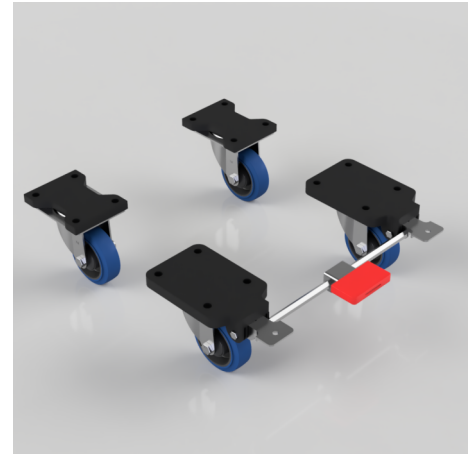

4 Pack Blue Rubber Plate Swivel Brake Plain Bore 80mm 450kg Load Per Set

Product code: BZEH80SRNFP/SB/SET

2 x Swivel and 2 x Braked pressed steel castors fitted with a 65 shore A blue elastic rubber tyre wheel with a black nylon centre with a Plain Bore and a fixed position total lock brake. Wheel diameter 80mm, Tread width 35mm, Overall Height 125mm, Top Plate 180mm x 115mm, Hole Centres 105mm x 80mm, Load Capacity 150kg per castor, 450kg load capacity per set.

Bearing Type	Plain
Castor Type	Swivel, Swivel with Total Lock Brake
Colour / Shore Hardness	Blue Elastic Rubber on Nylon Rim / 65 Shore A
Diameter (mm)	80
Fixing Option	Plate
Fork Thickness (mm)	4
Height (mm)	125
Hole Centres (mm)	105 x 80
Load Capacity (kg)	450
Temperature Resistance	-20 °C TO +60 °C
To Suit Fixing Bolt (mm)	10
Top Plate Thickness (mm)	18
Tread (mm)	35
Wheel Material	Rubber on Nylon
Plate Size (mm)	135 x 105