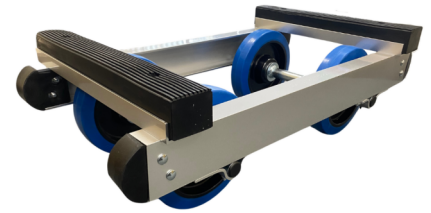

AluTruk Piano Dolly With Fixed Rubber Wheels

Product code: PT1

This 4-wheeled AluTruk piano dolly comes with many useful features to help you get the job done. Max load = 550kg.

- Protects walls etc with the rubber buffers
- Reduces load slippage via the ribbed solid rubber tops
- Smooth and silent running with precision ball bearings
- Easy to move due to reduced effort required

See the full description below for more details on this trolley.

Height	250mm
Width	745mm
Length	420mm
Material	Aluminium
Brand	Alutruk
Specialism	Piano dollies
Industry	Removals industry
Load Capacity (kg)	550
Wheel Material	Blue Elastic Rubber 75shore A