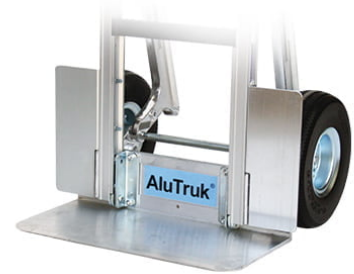

## AluTruk Wheel Guards For Support and Protection

**Product code: SKWGCOMPLETE**

The extra width provides load stability whilst protecting the load from wheel spray

Parts and spares	Accessories
------------------	-------------