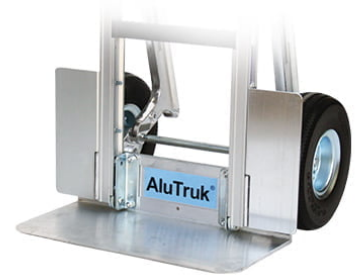

## AluTruk Wheel Guards For Support and Protection

**Product code: SKWGCOMPLETE**

The extra width provides load stability whilst protecting the load from wheel spray

Parts and spares	Accessories
------------------	-------------