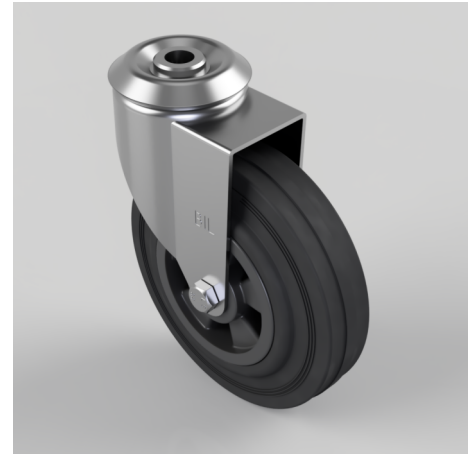

Black Rubber Bolt Hole Swivel Castor 125mm 90kg Load

Product code: BZBC125PSBH12

Pressed steel swivel castor with a 10mm bolt hole fixing fitted with a black rubber tyre on black polypropylene centred wheel with a plain bore. Wheel diameter 125mm, tread width 37.5mm overall height 154mm. Load capacity 90kg.

Diameter (mm)	125
Fixing Option	Bolt Hole
Castor Type	Swivel
Head Dia (mm)	60
Height (mm)	154
Bearing Type	Plain
Swivel Radius (mm)	100
Wheel Material	Rubber on Polypropylene
Colour / Shore Hardness	Black Rubber on Polypropylene Rim / 85 Shore A
Fork Thickness (mm)	2
Temperature Resistance	-20 °C TO +60 °C
To Suit Fixing Bolt (mm)	12
Tread (mm)	37.5
Load Capacity (kg)	90