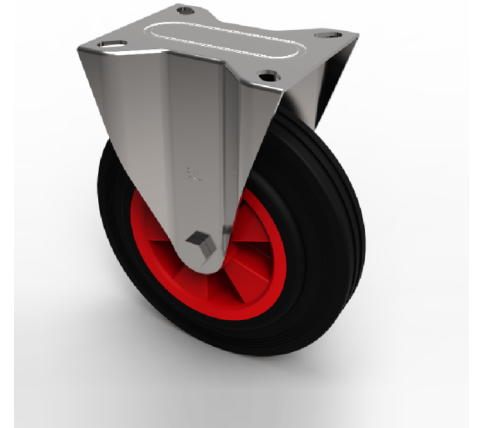

Black Rubber Plate Fixed Castor 200mm 205kg Load

Product code: BZWBF200PSB/RED

Pressed steel fixed castor with a top plate fixing fitted with a black rubber tyred red polypropylene centred wheel with a roller bearing. Wheel diameter 200mm, tread width 50mm, overall height 238mm, top plate 135mm x 110mm, hole centres 105mm x 80/75mm. Load capacity 205kg.

Diameter (mm)	200
Castor Type	Fixed
Fixing Option	Plate
Height (mm)	235
Wheel Material	Rubber on Polypropylene
Colour / Shore Hardness	Black Rubber on Polypropylene Rim / 85 Shore A
Temperature Resistance	-20 °C TO +60 °C
Bearing Type	Roller
Load Capacity (kg)	205
Tread (mm)	40
Plate Size (mm)	135 x 110
Hole Centres (mm)	105 x 80
Top Plate Thickness (mm)	3
Fork Thickness (mm)	3
To Suit Fixing Bolt (mm)	10