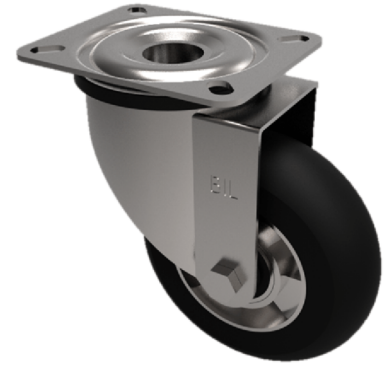

## Black Soft Elastic Rubber Plate Swivel Castor 150mm 300kg Load

**Product code: BZP150SRERBJ**

Pressed steel swivel castor with a flat plate fixing fitted with a black ergonomic high elastic natural 55 shore A round profile rubber tyre on aluminium centred wheel with ball bearings. Wheel diameter 150mm, tread width 47mm, overall height 194mm, plate size 135mm x 110mm, hole centres 105mm x 80mm. Load capacity 300kg. REACH compliant also PAH-Free rubber to confirm to EU-directive 2005/69/EC, also available with flat tread details on request

Diameter (mm)	150
Castor Type	Swivel
Fixing Option	Plate
Height (mm)	194
Wheel Material	Rubber on Aluminium
Colour / Shore Hardness	Black Ergonomic Rubber on Aluminium Rim / 55 Shore A
Temperature Resistance	-30 °C TO +80 °C
Bearing Type	Ball
Load Capacity (kg)	300
Tread (mm)	47
Swivel Radius (mm)	130
Plate Size (mm)	135 x 110
Hole Centres (mm)	105 x 80
Top Plate Thickness (mm)	6
Fork Thickness (mm)	4
To Suit Fixing Bolt (mm)	12