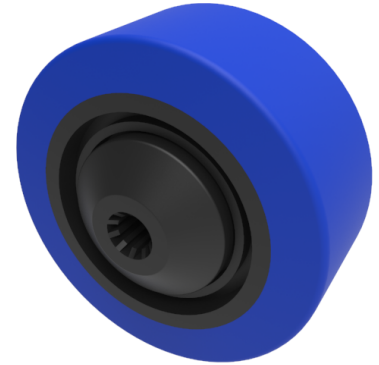

Blue Elastic Rubber 65shore A 80mm Ball Bearing Wheel 150kg Load

Product code: BZH80WSRNBJM8

65 shore A blue elastic rubber tyre on a black nylon centred wheel with a ball bearing. Wheel diameter 80mm, tread width 35mm, bore 8mm, hub 49mm. Load capacity 150kg. REACH compliant also PAH-Free rubber to confirm to EU-directive 2005/69/EC

Diameter (mm)	80
Load Capacity (kg)	150
Wheel Material	Rubber on Nylon
Bearing Type	Ball
Tread (mm)	35
Hub Width (mm)	49
Bore Size (mm)	8
Colour / Shore Hardness	Blue Elastic Rubber on Nylon Rim / 65 Shore A
Temperature Resistance	-20 °C TO +60 °C