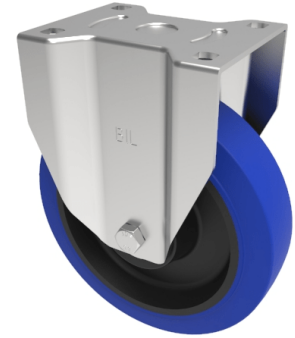

Blue Elastic Rubber 65Shore A Plate Fixed Castor 125mm 275kg Load

Product code: BZPF125SRNBJ

Pressed steel fixed castor with a flat plate fixing fitted with a blue 65 shore A elastic rubber tyre on black nylon centred wheel with ball bearings. Wheel diameter 125mm, tread width 50mm, overall height 164mm, plate size 135mm x 110mm, hole centres 105mm x 80/75mm. Load capacity 275kg.

Diameter (mm)	125
Castor Type	Fixed
Fixing Option	Plate
Height (mm)	164
Wheel Material	Rubber on Nylon
Colour / Shore Hardness	Blue Elastic Rubber on Nylon Rim / 65 Shore A
Temperature Resistance	-30 °C TO +80 °C
Bearing Type	Ball
Load Capacity (kg)	275
Tread (mm)	50
Plate Size (mm)	135 x 110
Hole Centres (mm)	105 x 80
Top Plate Thickness (mm)	6
Fork Thickness (mm)	4
To Suit Fixing Bolt (mm)	12