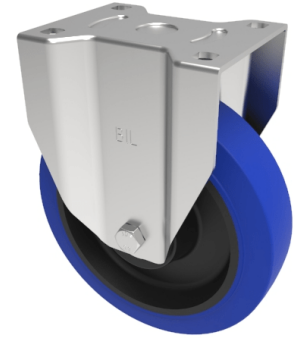

Blue Elastic Rubber 65Shore A Plate Fixed Castor 200mm 500kg Load

Product code: BZPF200SRNB

Pressed steel fixed castor with a flat plate fixing fitted with a 65 shore A blue elastic rubber tyre on nylon centred wheel with roller bearings. Wheel diameter 200mm, tread width 50mm, overall height 239mm, plate size 135mm x 110mm, hole centres 105mm x 80/75mm. Load capacity 500kg.

Diameter (mm)	200
Castor Type	Fixed
Fixing Option	Plate
Height (mm)	239
Wheel Material	Rubber on Nylon
Colour / Shore Hardness	Blue Elastic Rubber on Nylon Rim / 65 Shore A
Temperature Resistance	-30 °C TO +80 °C
Bearing Type	Roller
Load Capacity (kg)	500
Tread (mm)	50
Plate Size (mm)	135 x 110
Hole Centres (mm)	105 x 80
Top Plate Thickness (mm)	6
Fork Thickness (mm)	4
To Suit Fixing Bolt (mm)	12