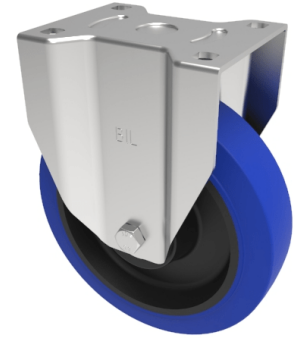

## Blue Elastic Rubber 65Shore A Plate Fixed Castor 200mm 500kg Load

**Product code: BZPF200SRNB**

Pressed steel fixed castor with a flat plate fixing fitted with a 65 shore A blue elastic rubber tyre on nylon centred wheel with roller bearings. Wheel diameter 200mm, tread width 50mm, overall height 239mm, plate size 135mm x 110mm, hole centres 105mm x 80/75mm. Load capacity 500kg.

Diameter (mm)	200
Castor Type	Fixed
Fixing Option	Plate
Height (mm)	239
Wheel Material	Rubber on Nylon
Colour / Shore Hardness	Blue Elastic Rubber on Nylon Rim / 65 Shore A
Temperature Resistance	-30 °C TO +80 °C
Bearing Type	Roller
Load Capacity (kg)	500
Tread (mm)	50
Plate Size (mm)	135 x 110
Hole Centres (mm)	105 x 80
Top Plate Thickness (mm)	6
Fork Thickness (mm)	4
To Suit Fixing Bolt (mm)	12