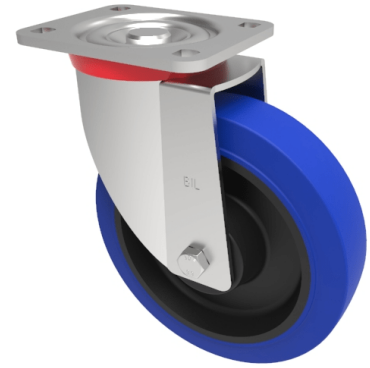

Blue Elastic Rubber 65Shore A Plate Swivel Castor 200mm 500kg Load

Product code: BZP200SRNB

Pressed steel swivel castor with a flat plate fixing fitted with a 65 shore A blue elastic rubber tyre on nylon centred wheel with ball bearings. Wheel diameter 200mm, tread width 50mm, overall height 239mm, plate size 135mm x 110mm, hole centres 105mm x 80mm. Load capacity 500kg.

Diameter (mm)	200
Castor Type	Swivel
Fixing Option	Plate
Height (mm)	239
Wheel Material	Rubber on Nylon
Colour / Shore Hardness	Blue Elastic Rubber on Nylon Rim / 65 Shore A
Temperature Resistance	-30 °C TO +80 °C
Bearing Type	Ball
Load Capacity (kg)	500
Tread (mm)	50
Swivel Radius (mm)	155
Plate Size (mm)	135 x 110
Hole Centres (mm)	105 x 80
Top Plate Thickness (mm)	6
Fork Thickness (mm)	4
To Suit Fixing Bolt (mm)	12