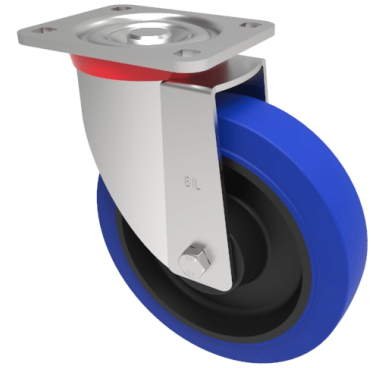

Blue Elastic Rubber 65Shore A Plate Swivel Castor 200mm 500kg Load

Product code: BZP200SRNB

Pressed steel swivel castor with a flat plate fixing fitted with a 65 shore A blue elastic rubber tyre on nylon centred wheel with roller bearings. Wheel diameter 200mm, tread width 50mm, overall height 239mm, plate size 135mm x 110mm, hole centres 105mm x 80/75mm. Load capacity 500kg.

Diameter (mm)	200
Castor Type	Swivel
Fixing Option	Plate
Height (mm)	239
Wheel Material	Rubber on Nylon
Colour / Shore Hardness	Blue Elastic Rubber on Nylon Rim / 65 Shore A
Temperature Resistance	-30 °C TO +80 °C
Bearing Type	Roller
Load Capacity (kg)	500
Tread (mm)	50
Swivel Radius (mm)	155
Plate Size (mm)	135 x 110
Hole Centres (mm)	105 x 80
Top Plate Thickness (mm)	6
Fork Thickness (mm)	4
To Suit Fixing Bolt (mm)	12