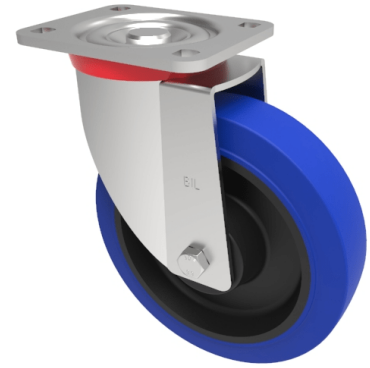

Blue Elastic Rubber 65Shore A Plate Swivel Castor 200mm 500kg Load

Product code: BZP200SRNB

Pressed steel swivel castor with a flat plate fixing fitted with a 65 shore A blue elastic rubber tyre on nylon centred wheel with roller bearings. Wheel diameter 200mm, tread width 50mm, overall height 239mm, plate size 135mm x 110mm, hole centres 105mm x 80/75mm. Load capacity 500kg.

Diameter (mm)	200
Castor Type	Swivel
Fixing Option	Plate
Height (mm)	239
Wheel Material	Rubber on Nylon
Colour / Shore Hardness	Blue Elastic Rubber on Nylon Rim / 65 Shore A
Temperature Resistance	-30 °C TO +80 °C
Bearing Type	Roller
Load Capacity (kg)	500
Tread (mm)	50
Swivel Radius (mm)	155
Plate Size (mm)	135 x 110
Hole Centres (mm)	105 x 80
Top Plate Thickness (mm)	6
Fork Thickness (mm)	4
To Suit Fixing Bolt (mm)	12