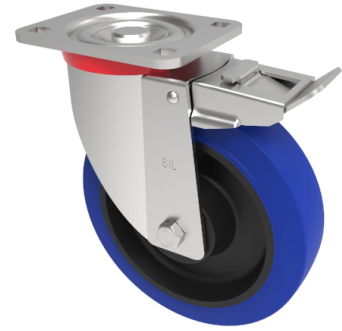

Blue Elastic Rubber 65Shore A Plate Swivel Castor Brake 200mm 500kg Load

Product code: BZP200SRNBJSWB

Pressed steel swivel castor with a flat plate fixing fitted with a 65 shore A blue elastic rubber tyre on nylon centred wheel with ball bearings and total lock brake. Wheel diameter 200mm, tread width 50mm, overall height 239mm, plate size 135mm x 110mm, hole centres 105mm x 80mm. Load capacity 500kg.

Diameter (mm)	200
Castor Type	Swivel with Total Lock Brake
Fixing Option	Plate
Height (mm)	239
Wheel Material	Rubber on Nylon
Colour / Shore Hardness	Blue Elastic Rubber on Nylon Rim / 65 Shore A
Temperature Resistance	-30 °C TO +80 °C
Bearing Type	Ball
Load Capacity (kg)	500
Tread (mm)	50
Swivel Radius (mm)	155
Plate Size (mm)	135 x 110
Hole Centres (mm)	105 x 80
Top Plate Thickness (mm)	6
Fork Thickness (mm)	4
To Suit Fixing Bolt (mm)	12