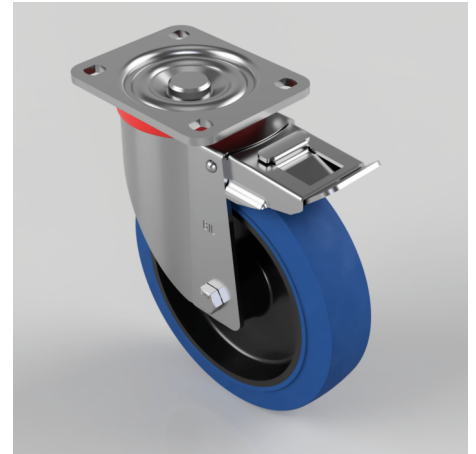

Blue Elastic Rubber 65Shore A Plate Swivel Castor Brake 200mm 500kg Load

Product code: BZP200SRNBSWB

Pressed steel swivel castor with a flat plate fixing fitted with a 65 shore A blue elastic rubber tyre on nylon centred wheel with roller bearings and total lock brake. Wheel diameter 200mm, tread width 50mm, overall height 239mm, plate size 135mm x 110mm, hole centres 105mm x 80mm. Load capacity 500kg.

Diameter (mm)	200
Castor Type	Swivel with Total Lock Brake
Fixing Option	Plate
Height (mm)	239
Wheel Material	Rubber on Nylon
Colour / Shore Hardness	Blue Elastic Rubber on Nylon Rim / 65 Shore A
Temperature Resistance	-30 °C TO +80 °C
Bearing Type	Roller
Load Capacity (kg)	500
Tread (mm)	50
Swivel Radius (mm)	155
Plate Size (mm)	135 x 110
Hole Centres (mm)	105 x 80
Top Plate Thickness (mm)	6
Fork Thickness (mm)	4
To Suit Fixing Bolt (mm)	12