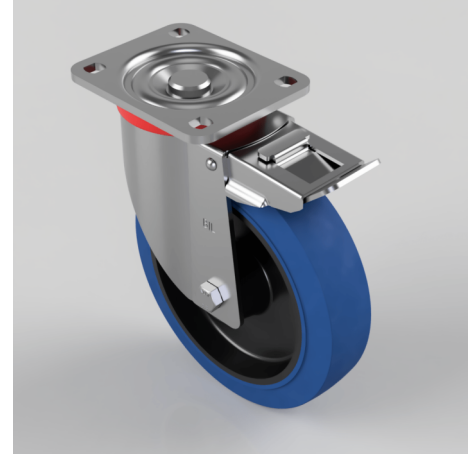

Blue Elastic Rubber 65Shore A Plate Swivel Castor Brake 200mm 500kg Load

Product code: BZP200SRNBSWB

Pressed steel swivel castor with a flat plate fixing fitted with a 65 shore A blue elastic rubber tyre on nylon centred wheel with roller bearings and total lock brake. Wheel diameter 200mm, tread width 50mm, overall height 239mm, plate size 135mm x 110mm, hole centres 105mm x 80mm. Load capacity 500kg.

Diameter (mm)	200
Castor Type	Swivel with Total Lock Brake
Fixing Option	Plate
Height (mm)	239
Wheel Material	Rubber on Nylon
Colour / Shore Hardness	Blue Elastic Rubber on Nylon Rim / 65 Shore A
Temperature Resistance	-30 °C TO +80 °C
Bearing Type	Roller
Load Capacity (kg)	500
Tread (mm)	50
Swivel Radius (mm)	155
Plate Size (mm)	135 x 110
Hole Centres (mm)	105 x 80
Top Plate Thickness (mm)	6
Fork Thickness (mm)	4
To Suit Fixing Bolt (mm)	12