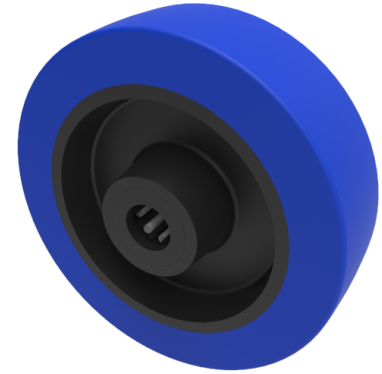

Blue Elastic Rubber 65ShoreA 125mm Roller Bearing Wheel 250kg Load

Product code: BZH125WSRNRB15

Blue 65 Shore A elastic rubber tyre on black nylon centred wheel with a roller bearing. Diameter 125mm, tread width 36mm, bore size 15mm, hub length 49mm. Load capacity 250kg. REACH compliant also PAH-Free rubber to confirm to EU-directive 2005/69/EC

Wheel Material	Rubber on Nylon
Diameter (mm)	125
Load Capacity (kg)	250
Bearing Type	Roller
Bore Size (mm)	15
Tread (mm)	36
Hub Width (mm)	49
Colour / Shore Hardness	Blue Elastic Rubber on Nylon Rim / 65 Shore A
Temperature Resistance	-20 °C TO +60 °C