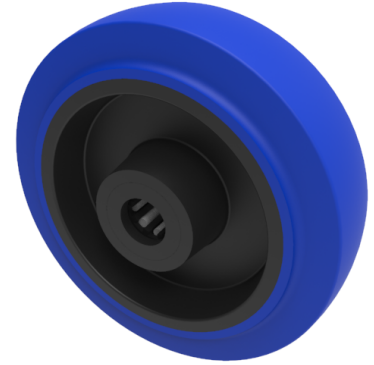

Blue Elastic Rubber 65ShoreA 125mm Roller Bearing Wheel 250kg Load

Product code: BZMH125WSRNRB

Blue 65 shore A elastic rubber tyred wheel with a black nylon centre roller bearing bore. Wheel dia 125mm, Tread 36mm, Bore 15mm, Hub 45mm, Load Capacity 250kg REACH compliant also PAH-Free rubber to confirm to EU-directive 2005/69/EC

Wheel Material	Rubber on Nylon
Diameter (mm)	125
Load Capacity (kg)	250
Bearing Type	Roller
Bore Size (mm)	15
Tread (mm)	36
Hub Width (mm)	45
Colour / Shore Hardness	Blue Elastic Rubber on Nylon Rim / 65 Shore A
Temperature Resistance	-20 °C TO +60 °C