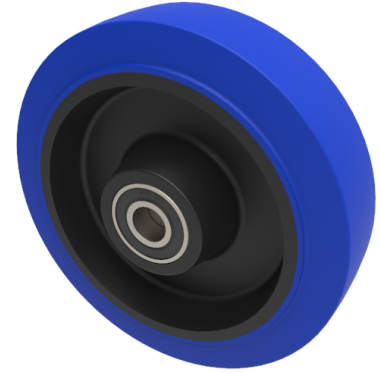

Blue Elastic Rubber 65ShoreA 150mm Ball Bearing Wheel 300kg Load

Product code: BZMH150WSRNBJM15

65 shore A elastic Blue elastic rubber wheel on a black nylon centre with ball bearings. Wheel diameter 150mm, tread width 40mm, bore 15mm, hub 50mm. Load capacity 300kg. REACH compliant also PAH-Free rubber to confirm to EU-directive 2005/69/EC

Wheel Material	Rubber on Nylon
Diameter (mm)	150
Load Capacity (kg)	300
Bearing Type	Ball
Bore Size (mm)	15
Tread (mm)	40
Hub Width (mm)	50
Colour / Shore Hardness	Blue Elastic Rubber on Nylon Rim / 65 Shore A
Temperature Resistance	-20 °C TO +60 °C