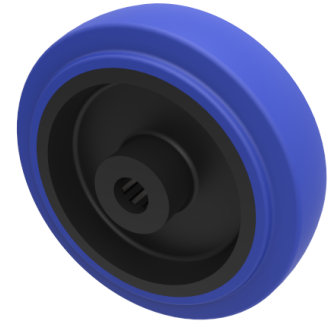

Blue Elastic Rubber 65ShoreA 150mm Roller Bearing Wheel 300kg Load

Product code: BZMH150WSRNRB

65 shore A elastic Blue elastic rubber wheel on a black nylon centre with ball bearings. Wheel diameter 150mm, tread width 40mm, bore 20mm, hub 50mm. Load capacity 300kg. REACH compliant also PAH-Free rubber to confirm to EU-directive 2005/69/EC

Wheel Material	Rubber on Nylon
Diameter (mm)	150
Load Capacity (kg)	300
Bearing Type	Roller
Bore Size (mm)	20
Tread (mm)	40
Hub Width (mm)	50
Colour / Shore Hardness	Blue Elastic Rubber on Nylon Rim / 65 Shore A
Temperature Resistance	-20 °C TO +60 °C