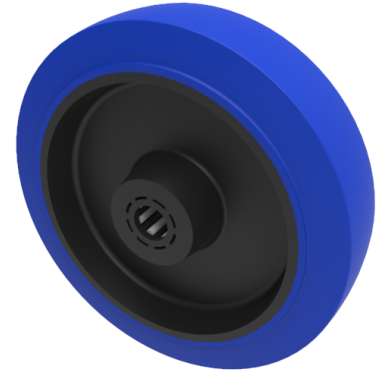

Blue Elastic Rubber 65ShoreA 200mm Roller Bearing Wheel 500kg Load

Product code: BZH200WSRNRB

Blue 65 shore A elastic rubber tyre on a black nylon centre wheel with roller bearings. Wheel diameter 200mm, tread width 50mm, bore 20mm, hub width 60mm. Load capacity 500kg. REACH compliant also PAH-Free rubber to confirm to EU-directive 2005/69/EC

Wheel Material	Rubber on Nylon
Diameter (mm)	200
Load Capacity (kg)	500
Bearing Type	Roller
Bore Size (mm)	20
Tread (mm)	50
Hub Width (mm)	60
Colour / Shore Hardness	Blue Elastic Rubber on Nylon Rim / 65 Shore A
Temperature Resistance	-20 °C TO +60 °C