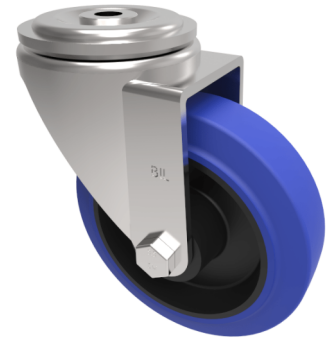

## Blue Elastic Rubber 65ShoreA Bolt Hole Swivel Castor 125mm 250kg Load

**Product code: BZH125SRNBBH12**

Pressed steel swivel castor with a 12mm bolt hole fixing fitted with a blue 75 shore A elastic rubber tyre on a black nylon centred wheel with a roller bearing. Wheel diameter 125mm, tread width 36mm, overall height 155mm,. Load capacity 250kg. REACH compliant also PAH-Free rubber to confirm to EU-directive 2005/69/EC

Diameter (mm)	125
Castor Type	Swivel
Fixing Option	Bolt Hole
Height (mm)	155
Wheel Material	Rubber on Nylon
Colour / Shore Hardness	Blue Elastic Rubber on Nylon Rim / 65 Shore A
Temperature Resistance	-30 °C TO +80 °C
Bearing Type	Roller
Load Capacity (kg)	250
Tread (mm)	36
Swivel Radius (mm)	104
Head Dia (mm)	76
Fork Thickness (mm)	4
To Suit Fixing Bolt (mm)	12