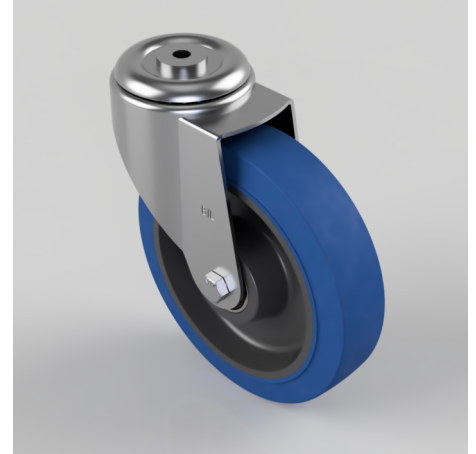

Blue Elastic Rubber 65ShoreA Bolt Hole Swivel Castor 200mm 350kg Load

Product code: BZMM200SRNBJBH12

Pressed steel swivel castor with a 12mm bolt hole fitted with a blue 65 shore A elastic rubber tyre on a black nylon centred wheel with ball bearings. Wheel diameter 200mm, tread width 50mm, overall height 235mm, Load capacity 350kg.

Diameter (mm)	200
Castor Type	Swivel
Fixing Option	Bolt Hole
Height (mm)	235
Wheel Material	Rubber on Nylon
Colour / Shore Hardness	Blue Elastic Rubber on Nylon Rim / 65 Shore A
Temperature Resistance	-30 °C TO +80 °C
Bearing Type	Ball
Load Capacity (kg)	350
Tread (mm)	50
Swivel Radius (mm)	168
Head Dia (mm)	90
Fork Thickness (mm)	3
To Suit Fixing Bolt (mm)	12