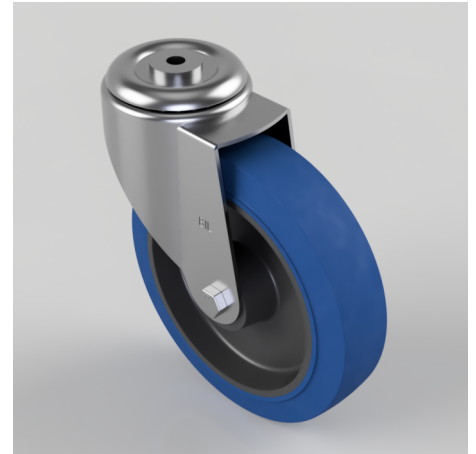

Blue Elastic Rubber 65ShoreA Bolt Hole Swivel Castor 200mm 350kg Load

Product code: BZMM200SRNBBH12

Pressed steel swivel castor with a 12mm bolt hole fitted with a blue 65 shore A elastic rubber tyre on a black nylon centred wheel with roller bearings. Wheel diameter 200mm, tread width 50mm, overall height 235mm, Load capacity 350kg.

Diameter (mm)	200
Castor Type	Swivel
Fixing Option	Bolt Hole
Height (mm)	235
Wheel Material	Rubber on Nylon
Colour / Shore Hardness	Blue Elastic Rubber on Nylon Rim / 65 Shore A
Temperature Resistance	-30 °C TO +80 °C
Bearing Type	Roller
Load Capacity (kg)	350
Tread (mm)	50
Swivel Radius (mm)	168
Head Dia (mm)	90
Fork Thickness (mm)	3
To Suit Fixing Bolt (mm)	12