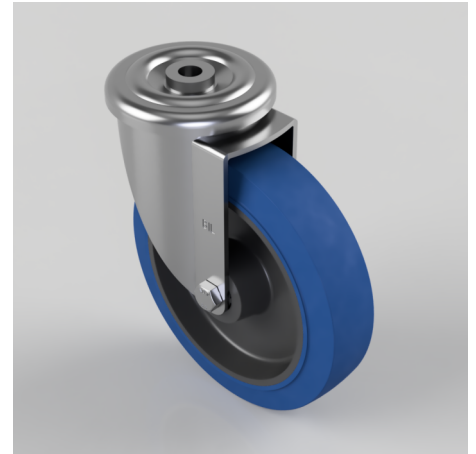

Blue Elastic Rubber 65ShoreA Bolt Hole Swivel Castor 200mm 500kg Load

Product code: BZMM200SRNBBH16

Pressed steel swivel castor with a 16mm bolt hole fitted with a blue 65 shore A elastic rubber tyre on a black nylon centred wheel with roller bearings. Wheel diameter 200mm, tread width 50mm, overall height 238mm, Load capacity 500kg.

Diameter (mm)	200
Castor Type	Swivel
Fixing Option	Bolt Hole
Height (mm)	238
Wheel Material	Rubber on Nylon
Colour / Shore Hardness	Blue Elastic Rubber on Nylon Rim / 65 Shore A
Temperature Resistance	-30 °C TO +80 °C
Bearing Type	Roller
Load Capacity (kg)	500
Tread (mm)	50
Swivel Radius (mm)	153
Head Dia (mm)	114
Fork Thickness (mm)	4
To Suit Fixing Bolt (mm)	16