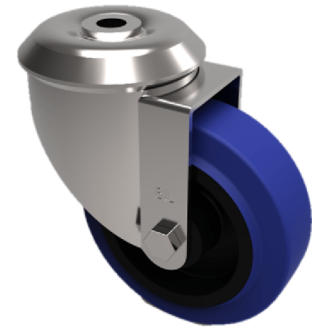

Blue Elastic Rubber 65ShoreA Bolt Hole Swivel Castor 80mm 150kg Load

Product code: BZH80SRNBBH12

Pressed steel swivel 12mm bolt hole castor fitted with a blue 65 shore A elastic rubber tyred wheel with a black nylon centre with a roller bearing. Wheel diameter 80mm, Tread width 35mm, Overall Height 110mm,, Load Capacity 150kg REACH compliant also PAH-Free rubber to confirm to EU-directive 2005/69/EC

Diameter (mm)	80
Castor Type	Swivel
Fixing Option	Bolt Hole
Height (mm)	110
Wheel Material	Rubber on Nylon
Colour / Shore Hardness	Blue Elastic Rubber on Nylon Rim / 65 Shore A
Temperature Resistance	-30 °C TO +80 °C
Bearing Type	Roller
Load Capacity (kg)	150
Tread (mm)	35
Swivel Radius (mm)	78
Head Dia (mm)	76
Fork Thickness (mm)	4
To Suit Fixing Bolt (mm)	12