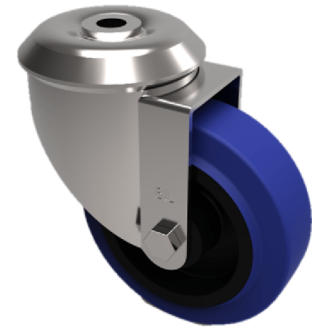

## Blue Elastic Rubber 65ShoreA Bolt Hole Swivel Castor 80mm 150kg Load

**Product code: BZH80SRNBBH12**

Pressed steel swivel 12mm bolt hole castor fitted with a blue 65 shore A elastic rubber tyred wheel with a black nylon centre with a roller bearing. Wheel diameter 80mm, Tread width 35mm, Overall Height 110mm,, Load Capacity 150kg REACH compliant also PAH-Free rubber to confirm to EU-directive 2005/69/EC

Diameter (mm)	80
Castor Type	Swivel
Fixing Option	Bolt Hole
Height (mm)	110
Wheel Material	Rubber on Nylon
Colour / Shore Hardness	Blue Elastic Rubber on Nylon Rim / 65 Shore A
Temperature Resistance	-30 °C TO +80 °C
Bearing Type	Roller
Load Capacity (kg)	150
Tread (mm)	35
Swivel Radius (mm)	78
Head Dia (mm)	76
Fork Thickness (mm)	4
To Suit Fixing Bolt (mm)	12