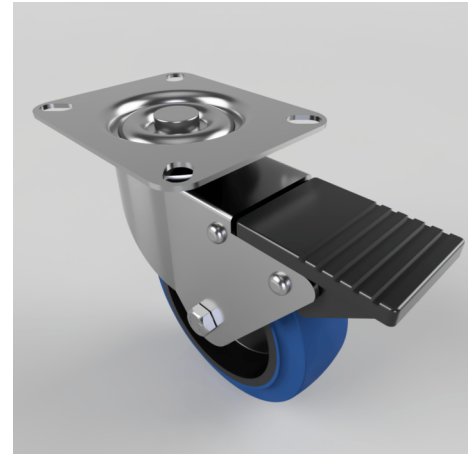

Blue Elastic Rubber 65ShoreA Plate Brake 100mm 125kg Load

Product code: BZBC100SRNBSWB

Pressed steel swivel castor with top plate fixing fitted with a blue 65 shore A elastic rubber tyre on black polypropylene centred wheel with a roller bearing and total lock brake. Wheel diameter 100mm, tread width 36mm, overall height 126mm, plate size 102mm x 84mm, hole centres 80mm x 60mm. Load capacity 125kg.

Diameter (mm)	100
Fixing Option	Plate
Castor Type	Swivel with Total Lock Brake
Plate Size (mm)	102 x 84
Hole Centres (mm)	80 X 60
Height (mm)	126
Bearing Type	Roller
Swivel Radius (mm)	115
Wheel Material	Rubber on Nylon
Colour / Shore Hardness	Blue Elastic Rubber on Nylon Rim / 65 Shore A
Top Plate Thickness (mm)	2
Fork Thickness (mm)	2
Temperature Resistance	-30 °C TO +80 °C
To Suit Fixing Bolt (mm)	8
Tread (mm)	36
Load Capacity (kg)	125