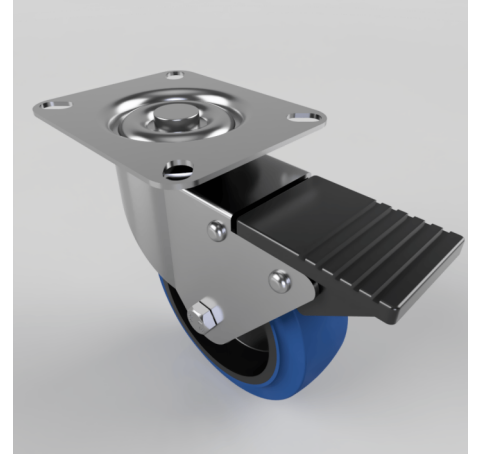

Blue Elastic Rubber 65ShoreA Plate Brake 100mm 125kg Load

Product code: BZBC100SRNBSWB

Pressed steel swivel castor with top plate fixing fitted with a blue 65 shore A elastic rubber tyre on black polypropylene centred wheel with a roller bearing and total lock brake. Wheel diameter 100mm, tread width 36mm, overall height 126mm, plate size 102mm x 84mm, hole centres 80mm x 60mm. Load capacity 125kg.

Diameter (mm)	100
Fixing Option	Plate
Castor Type	Swivel with Total Lock Brake
Plate Size (mm)	102 x 84
Hole Centres (mm)	80 X 60
Height (mm)	126
Bearing Type	Roller
Swivel Radius (mm)	115
Wheel Material	Rubber on Nylon
Colour / Shore Hardness	Blue Elastic Rubber on Nylon Rim / 65 Shore A
Top Plate Thickness (mm)	2
Fork Thickness (mm)	2
Temperature Resistance	-30 °C TO +80 °C
To Suit Fixing Bolt (mm)	8
Tread (mm)	36
Load Capacity (kg)	125