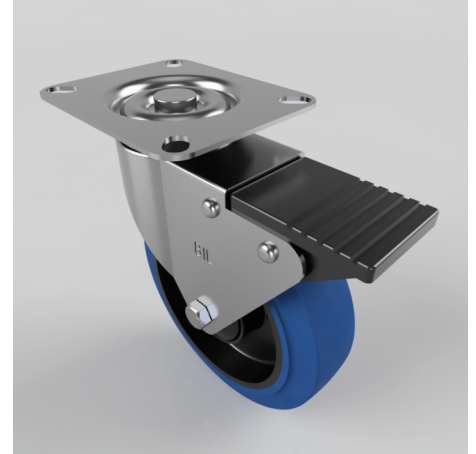

Blue Elastic Rubber 65ShoreA Plate Brake 125mm 125kg Load

Product code: BZBC125SRNBJSWB

Pressed steel swivel castor with a top plate fixing fitted with a blue 65 shore A elastic rubber tyred nylon centred wheel with a single ball bearing and retaining caps and a total lock brake. Wheel diameter 125mm, tread width 36mm, overall height 154mm, plate size 102mm x 84mm, hole centres 80mm x 60mm. Load capacity 125kg. REACH compliant also PAH-Free rubber to confirm to EU-directive 2005/69/EC

Diameter (mm)	125
Fixing Option	Plate
Castor Type	Swivel with Total Lock Brake
Plate Size (mm)	102 x 84
Hole Centres (mm)	80 X 60
Height (mm)	154
Bearing Type	Ball
Swivel Radius (mm)	115
Wheel Material	Rubber on Nylon
Colour / Shore Hardness	Blue Elastic Rubber on Nylon Rim / 65 Shore A
Top Plate Thickness (mm)	2
Fork Thickness (mm)	2
Temperature Resistance	-30 °C TO +80 °C
To Suit Fixing Bolt (mm)	8
Tread (mm)	36
Load Capacity (kg)	125