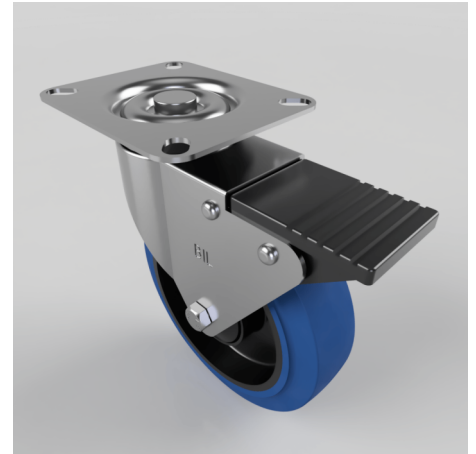

## Blue Elastic Rubber 65ShoreA Plate Brake 125mm 125kg Load

**Product code: BZBC125SRNBJSWB**

Pressed steel swivel castor with a top plate fixing fitted with a blue 65 shore A elastic rubber tyred nylon centred wheel with a single ball bearing and retaining caps and a total lock brake. Wheel diameter 125mm, tread width 36mm, overall height 154mm, plate size 102mm x 84mm, hole centres 80mm x 60mm. Load capacity 125kg. REACH compliant also PAH-Free rubber to confirm to EU-directive 2005/69/EC

Diameter (mm)	125
Fixing Option	Plate
Castor Type	Swivel with Total Lock Brake
Plate Size (mm)	102 x 84
Hole Centres (mm)	80 X 60
Height (mm)	154
Bearing Type	Ball
Swivel Radius (mm)	115
Wheel Material	Rubber on Nylon
Colour / Shore Hardness	Blue Elastic Rubber on Nylon Rim / 65 Shore A
Top Plate Thickness (mm)	2
Fork Thickness (mm)	2
Temperature Resistance	-30 °C TO +80 °C
To Suit Fixing Bolt (mm)	8
Tread (mm)	36
Load Capacity (kg)	125