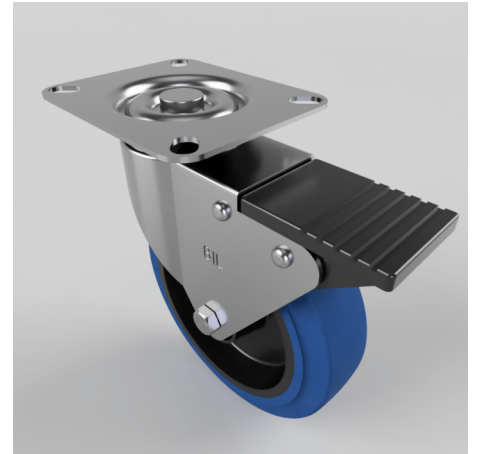

## Blue Elastic Rubber 65ShoreA Plate Brake 125mm 125kg Load

**Product code: BZBC125SRNBSWB**

Pressed steel swivel castor with a top plate fixing fitted with a blue 65 shore A elastic rubber tyred nylon centred wheel with a roller bearing and a total lock brake. Wheel diameter 125mm, tread width 35mm, overall height 154mm, plate size 102mm x 84mm, hole centres 80mm x 60mm. Load capacity 125kg. REACH compliant also PAH-Free rubber to confirm to EU-directive 2005/69/EC

Diameter (mm)	125
Fixing Option	Plate
Castor Type	Swivel with Total Lock Brake
Plate Size (mm)	102 x 84
Hole Centres (mm)	80 X 60
Height (mm)	154
Bearing Type	Roller
Swivel Radius (mm)	115
Wheel Material	Rubber on Nylon
Colour / Shore Hardness	Blue Elastic Rubber on Nylon Rim / 65 Shore A
Top Plate Thickness (mm)	2
Fork Thickness (mm)	2
Temperature Resistance	-30 °C TO +80 °C
To Suit Fixing Bolt (mm)	8
Tread (mm)	36
Load Capacity (kg)	125