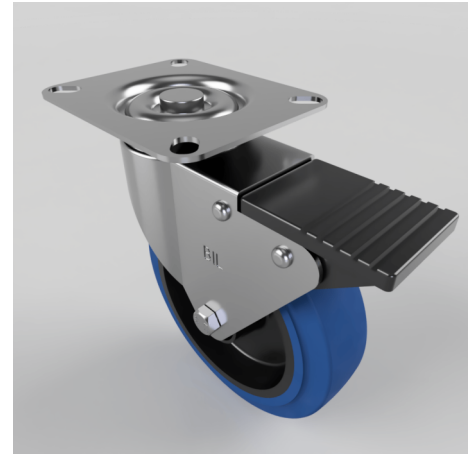

## Blue Elastic Rubber 65ShoreA Plate Brake 125mm 125kg Load

**Product code: BZBC125SRNBSWB**

Pressed steel swivel castor with a top plate fixing fitted with a blue 65 shore A elastic rubber tyred nylon centred wheel with a roller bearing and a total lock brake. Wheel diameter 125mm, tread width 35mm, overall height 154mm, plate size 102mm x 84mm, hole centres 80mm x 60mm. Load capacity 125kg. REACH compliant also PAH-Free rubber to confirm to EU-directive 2005/69/EC

Diameter (mm)	125
Fixing Option	Plate
Castor Type	Swivel with Total Lock Brake
Plate Size (mm)	102 x 84
Hole Centres (mm)	80 X 60
Height (mm)	154
Bearing Type	Roller
Swivel Radius (mm)	115
Wheel Material	Rubber on Nylon
Colour / Shore Hardness	Blue Elastic Rubber on Nylon Rim / 65 Shore A
Top Plate Thickness (mm)	2
Fork Thickness (mm)	2
Temperature Resistance	-30 °C TO +80 °C
To Suit Fixing Bolt (mm)	8
Tread (mm)	36
Load Capacity (kg)	125