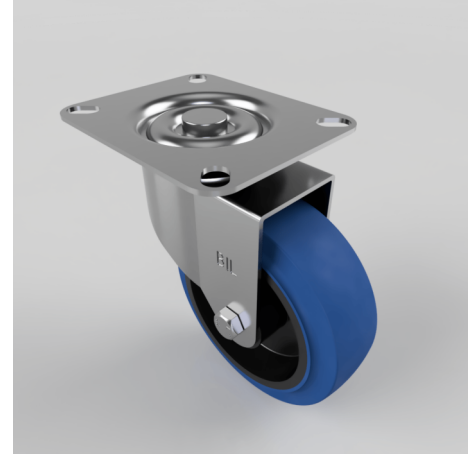

## Blue Elastic Rubber 65ShoreA Plate Swivel Castor 100mm 125kg Load

**Product code: BZBC100SRNB**

Pressed steel swivel castor with top plate fixing fitted with a blue 65 shore A elastic rubber tyre on black polypropylene centred wheel with a roller bearing. Wheel diameter 100mm, tread width 36mm, overall height 126mm, plate size 102mm x 84mm, hole centres 80mm x 60mm. Load capacity 125kg.

Diameter (mm)	100
Fixing Option	Plate
Castor Type	Swivel
Plate Size (mm)	102 x 84
Hole Centres (mm)	80 X 60
Height (mm)	126
Bearing Type	Roller
Swivel Radius (mm)	88
Wheel Material	Rubber on Nylon
Colour / Shore Hardness	Blue Elastic Rubber on Nylon Rim / 65 Shore A
Top Plate Thickness (mm)	2
Fork Thickness (mm)	2
Temperature Resistance	-30 °C TO +80 °C
To Suit Fixing Bolt (mm)	8
Tread (mm)	36
Load Capacity (kg)	125