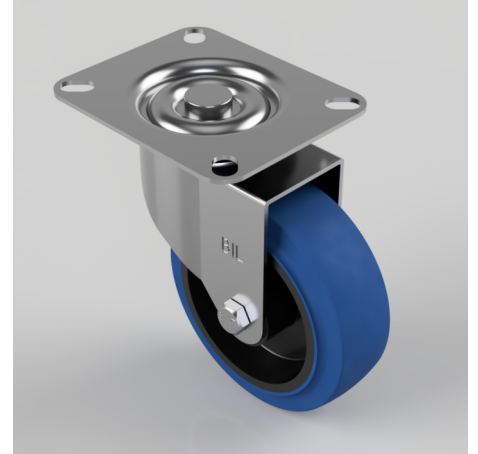

Blue Elastic Rubber 65ShoreA Plate Swivel Castor 100mm 125kg Load

Product code: BZBC100SRNB

Pressed steel swivel castor with top plate fixing fitted with a blue 65 shore A elastic rubber tyre on black polypropylene centred wheel with a roller bearing. Wheel diameter 100mm, tread width 36mm, overall height 126mm, plate size 102mm x 84mm, hole centres 80mm x 60mm. Load capacity 125kg.

Diameter (mm)	100
Fixing Option	Plate
Castor Type	Swivel
Plate Size (mm)	102 x 84
Hole Centres (mm)	80 X 60
Height (mm)	126
Bearing Type	Roller
Swivel Radius (mm)	88
Wheel Material	Rubber on Nylon
Colour / Shore Hardness	Blue Elastic Rubber on Nylon Rim / 65 Shore A
Top Plate Thickness (mm)	2
Fork Thickness (mm)	2
Temperature Resistance	-30 °C TO +80 °C
To Suit Fixing Bolt (mm)	8
Tread (mm)	36
Load Capacity (kg)	125