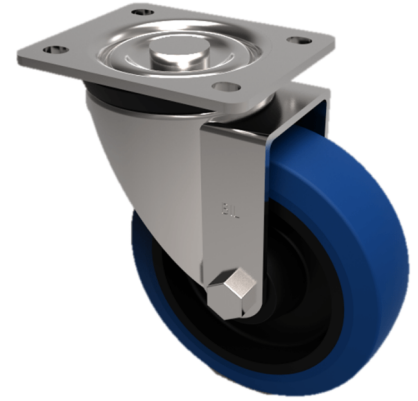

Blue Elastic Rubber 65ShoreA Plate Swivel Castor 100mm 200kg Load

Product code: BZH100SRNB

Pressed steel swivel castor with flat top plate fixing fitted with a 65 Shore A blue elastic rubber tyre on black nylon centre with roller bearing. Wheel diameter 100mm, tread width 36mm, overall height 128mm, plate size 105mm x 86mm, hole centres 80mm x 60mm. Load capacity 200kg. REACH compliant also PAH-Free rubber to confirm to EU-directive 2005/69/EC

Diameter (mm)	100
Castor Type	Swivel
Fixing Option	Plate
Height (mm)	128
Wheel Material	Rubber on Nylon
Colour / Shore Hardness	Blue Elastic Rubber on Nylon Rim / 65 Shore A
Temperature Resistance	-30 °C TO +80 °C
Bearing Type	Roller
Load Capacity (kg)	200
Tread (mm)	36
Swivel Radius (mm)	90
Plate Size (mm)	105 x 86
Hole Centres (mm)	80 X 60
Top Plate Thickness (mm)	4
Fork Thickness (mm)	4
To Suit Fixing Bolt (mm)	8