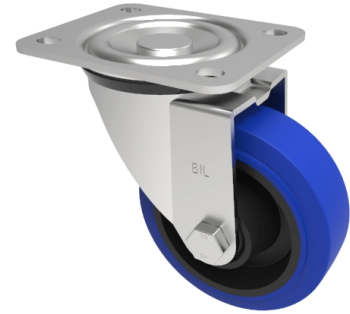

## Blue Elastic Rubber 65ShoreA Plate Swivel Castor 100mm 200kg Load

**Product code: BZEH100SRNB**

Pressed steel swivel castor with flat top plate fixing fitted with a blue 65 shore A elastic rubber tyre on black nylon centre with roller bearing. Wheel diameter 100mm, tread width 36mm, overall height 128mm, plate size 105mm x 86mm, hole centres 80mm x 60mm. Load capacity 200kg. REACH compliant also PAH-Free rubber to confirm to EU-directive 2005/69/EC

Diameter (mm)	100
Castor Type	Swivel
Fixing Option	Plate
Height (mm)	128
Wheel Material	Rubber on Nylon
Colour / Shore Hardness	Blue Elastic Rubber on Nylon Rim / 65 Shore A
Temperature Resistance	-30 °C TO +80 °C
Bearing Type	Roller
Load Capacity (kg)	200
Tread (mm)	36
Swivel Radius (mm)	90
Plate Size (mm)	105 x 86
Hole Centres (mm)	80 X 60
Top Plate Thickness (mm)	3
Fork Thickness (mm)	3
To Suit Fixing Bolt (mm)	8