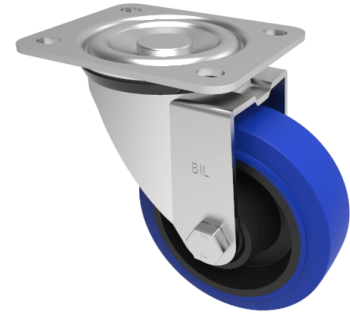

Blue Elastic Rubber 65ShoreA Plate Swivel Castor 100mm 200kg Load

Product code: BZEH100SRNB

Pressed steel swivel castor with flat top plate fixing fitted with a blue 65 shore A elastic rubber tyre on black nylon centre with roller bearing. Wheel diameter 100mm, tread width 36mm, overall height 128mm, plate size 105mm x 86mm, hole centres 80mm x 60mm. Load capacity 200kg. REACH compliant also PAH-Free rubber to confirm to EU-directive 2005/69/EC

Diameter (mm)	100
Castor Type	Swivel
Fixing Option	Plate
Height (mm)	128
Wheel Material	Rubber on Nylon
Colour / Shore Hardness	Blue Elastic Rubber on Nylon Rim / 65 Shore A
Temperature Resistance	-30 °C TO +80 °C
Bearing Type	Roller
Load Capacity (kg)	200
Tread (mm)	36
Swivel Radius (mm)	90
Plate Size (mm)	105 x 86
Hole Centres (mm)	80 X 60
Top Plate Thickness (mm)	3
Fork Thickness (mm)	3
To Suit Fixing Bolt (mm)	8