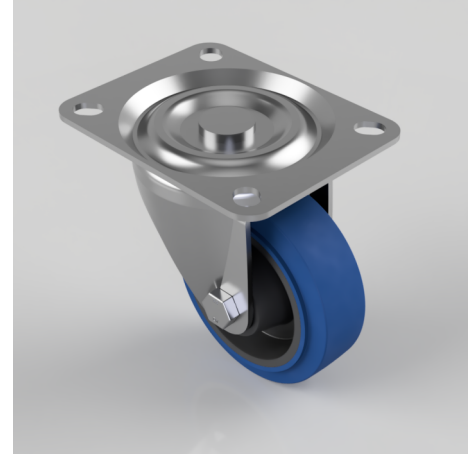

## Blue Elastic Rubber 65ShoreA Plate Swivel Castor 100mm 200kg Load

**Product code: BZH100SRNBLP**

Pressed steel swivel castor with a top plate fixing fitted with a blue 65 shore A elastic rubber tyre on black nylon centred wheel with roller bearings and wheel brake. Wheel diameter 100mm, tread width 36mm, overall height 127mm, top plate 130mm x 103mm, hole centres 105mm x 80mm or 100mm x 76mm. Load capacity 200kg.

Diameter (mm)	100
Castor Type	Swivel
Fixing Option	Plate
Height (mm)	127
Wheel Material	Rubber on Nylon
Colour / Shore Hardness	Blue Elastic Rubber on Nylon Rim / 65 Shore A
Temperature Resistance	-30 °C TO +80 °C
Bearing Type	Roller
Load Capacity (kg)	200
Tread (mm)	36
Swivel Radius (mm)	77
Plate Size (mm)	128 x 102
Hole Centres (mm)	105/100 x 80/76
Top Plate Thickness (mm)	3
Fork Thickness (mm)	3
To Suit Fixing Bolt (mm)	10