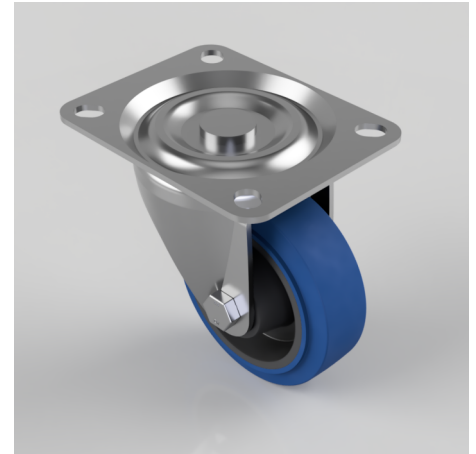

Blue Elastic Rubber 65ShoreA Plate Swivel Castor 100mm 200kg Load

Product code: BZH100SRNBLP

Pressed steel swivel castor with a top plate fixing fitted with a blue 65 shore A elastic rubber tyre on black nylon centred wheel with roller bearings and wheel brake. Wheel diameter 100mm, tread width 36mm, overall height 127mm, top plate 130mm x 103mm, hole centres 105mm x 80mm or 100mm x 76mm. Load capacity 200kg.

Diameter (mm)	100
Castor Type	Swivel
Fixing Option	Plate
Height (mm)	127
Wheel Material	Rubber on Nylon
Colour / Shore Hardness	Blue Elastic Rubber on Nylon Rim / 65 Shore A
Temperature Resistance	-30 °C TO +80 °C
Bearing Type	Roller
Load Capacity (kg)	200
Tread (mm)	36
Swivel Radius (mm)	77
Plate Size (mm)	128 x 102
Hole Centres (mm)	105/100 x 80/76
Top Plate Thickness (mm)	3
Fork Thickness (mm)	3
To Suit Fixing Bolt (mm)	10