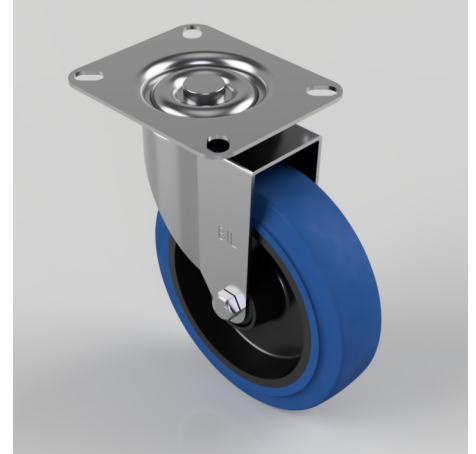

Blue Elastic Rubber 65ShoreA Plate Swivel Castor 125mm 125kg Load

Product code: BZBC125SRNB

Pressed steel swivel castor with a top plate fixing fitted with a blue 65 shore A elastic rubber tyred nylon centred wheel with a roller bearing . Wheel diameter 125mm, tread width 35mm, overall height 154mm, plate size 102mm x 84mm, hole centres 80mm x 60mm. Load capacity 125kg. REACH compliant also PAH-Free rubber to confirm to EU-directive 2005/69/EC

Diameter (mm)	125
Fixing Option	Plate
Castor Type	Swivel
Plate Size (mm)	102 x 84
Hole Centres (mm)	80 X 60
Height (mm)	154
Bearing Type	Roller
Swivel Radius (mm)	100
Wheel Material	Rubber on Nylon
Colour / Shore Hardness	Blue Elastic Rubber on Nylon Rim / 65 Shore A
Top Plate Thickness (mm)	2
Fork Thickness (mm)	2
Temperature Resistance	-30 °C TO +80 °C
To Suit Fixing Bolt (mm)	8
Tread (mm)	36
Load Capacity (kg)	125