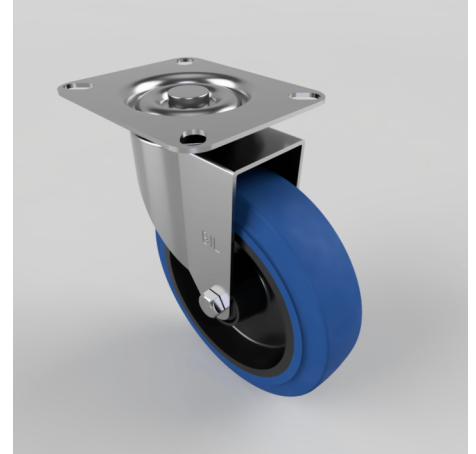

Blue Elastic Rubber 65ShoreA Plate Swivel Castor 125mm 125kg Load

Product code: BZBC125SRNB

Pressed steel swivel castor with a top plate fixing fitted with a blue 65 shore A elastic rubber tyred nylon centred wheel with a roller bearing . Wheel diameter 125mm, tread width 35mm, overall height 154mm, plate size 102mm x 84mm, hole centres 80mm x 60mm. Load capacity 125kg. REACH compliant also PAH-Free rubber to confirm to EU-directive 2005/69/EC

Diameter (mm)	125
Fixing Option	Plate
Castor Type	Swivel
Plate Size (mm)	102 x 84
Hole Centres (mm)	80 X 60
Height (mm)	154
Bearing Type	Roller
Swivel Radius (mm)	100
Wheel Material	Rubber on Nylon
Colour / Shore Hardness	Blue Elastic Rubber on Nylon Rim / 65 Shore A
Top Plate Thickness (mm)	2
Fork Thickness (mm)	2
Temperature Resistance	-30 °C TO +80 °C
To Suit Fixing Bolt (mm)	8
Tread (mm)	36
Load Capacity (kg)	125