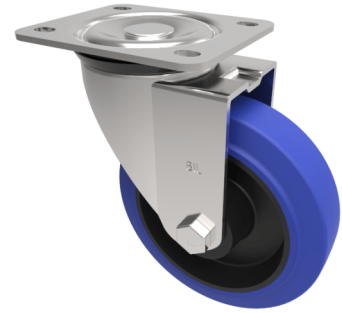

## Blue Elastic Rubber 65ShoreA Plate Swivel Castor 125mm 250kg Load

**Product code: BZEH125SRNB**

Pressed steel swivel castor with flat top plate fixing fitted with a 65 Shore A blue elastic rubber tyre on black nylon centre with roller bearings. Wheel diameter 125mm, tread width 36mm, overall height 155mm, plate size 105mm x 86mm, hole centres 80mm x 60mm. Load capacity 250kg. REACH compliant also PAH-Free rubber to confirm to EU-directive 2005/69/EC

Diameter (mm)	125
Castor Type	Swivel
Fixing Option	Plate
Height (mm)	155
Wheel Material	Rubber on Nylon
Colour / Shore Hardness	Blue Elastic Rubber on Nylon Rim / 65 Shore A
Temperature Resistance	-30 °C TO +80 °C
Bearing Type	Roller
Load Capacity (kg)	250
Tread (mm)	36
Swivel Radius (mm)	104
Plate Size (mm)	105 x 86
Hole Centres (mm)	80 X 60
Top Plate Thickness (mm)	3
Fork Thickness (mm)	3
To Suit Fixing Bolt (mm)	8