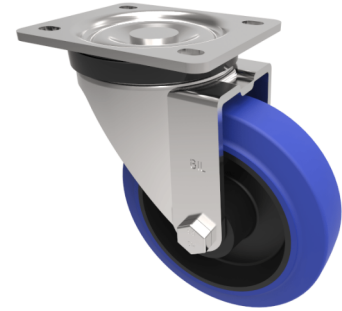

Blue Elastic Rubber 65ShoreA Plate Swivel Castor 125mm 250kg Load

Product code: BZH125SRNB

Pressed steel swivel castor with a top plate fixing fitted with a blue 65 shore A elastic rubber tyre on a black nylon centre wheel with a roller bearing. Wheel diameter 125mm, tread width 36mm, overall height 155mm, top plate 105mm x 86mm, hole centres 80mm x 60mm. Load capacity 250kg.

Diameter (mm)	125
Castor Type	Swivel
Fixing Option	Plate
Height (mm)	155
Wheel Material	Rubber on Nylon
Colour / Shore Hardness	Blue Elastic Rubber on Nylon Rim / 65 Shore A
Temperature Resistance	-30 °C TO +80 °C
Bearing Type	Roller
Load Capacity (kg)	250
Tread (mm)	36
Swivel Radius (mm)	104
Plate Size (mm)	105 x 86
Hole Centres (mm)	80 X 60
Top Plate Thickness (mm)	4
Fork Thickness (mm)	4
To Suit Fixing Bolt (mm)	8