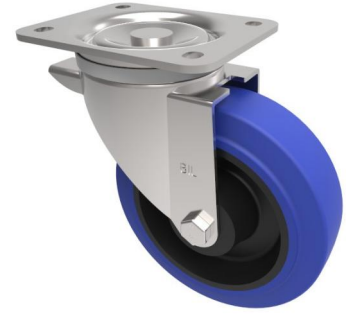

Blue Elastic Rubber 65ShoreA Plate Swivel Castor 150mm 300kg Load

Product code: BZWB150SRNB

Pressed steel swivel castor with a top plate fixing fitted with a blue 65 shore A elastic rubber tyre on a black nylon centred wheel with roller bearings. Wheel diameter 150mm, tread width 40mm, overall height 190mm, top plate 135mm x 110mm, hole centres 105mm x 80mm. Load capacity 300kg.

Diameter (mm)	150
Castor Type	Swivel
Fixing Option	Plate
Height (mm)	190
Wheel Material	Rubber on Nylon
Colour / Shore Hardness	Blue Elastic Rubber on Nylon Rim / 65 Shore A
Temperature Resistance	-30 °C TO +80 °C
Bearing Type	Roller
Load Capacity (kg)	300
Tread (mm)	40
Swivel Radius (mm)	128
Plate Size (mm)	135 x 110
Hole Centres (mm)	105 x 80/75
Top Plate Thickness (mm)	4
Fork Thickness (mm)	3
To Suit Fixing Bolt (mm)	10