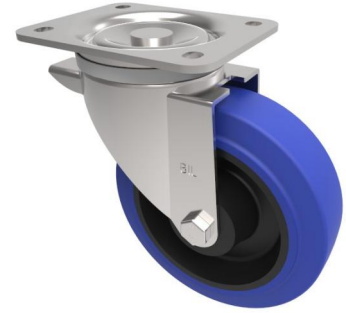

Blue Elastic Rubber 65ShoreA Plate Swivel Castor 200mm 350kg Load

Product code: BZWB200SRNB

Pressed steel swivel castor with a top plate fixing fitted with a blue 65 shore A elastic rubber tyre on a black nylon centred wheel with roller bearings. Wheel diameter 200mm, tread width 50mm, overall height 238mm, top plate 135mm x 110mm, hole centres 105mm x 80/75mm. Load capacity 350kg REACH compliant also PAH-Free rubber to confirm to EU-directive 2005/69/EC

Diameter (mm)	200
Castor Type	Swivel
Fixing Option	Plate
Height (mm)	238
Wheel Material	Rubber on Nylon
Colour / Shore Hardness	Blue Elastic Rubber on Nylon Rim / 65 Shore A
Temperature Resistance	-30 °C TO +80 °C
Bearing Type	Roller
Load Capacity (kg)	350
Tread (mm)	50
Swivel Radius (mm)	157
Plate Size (mm)	135 x 110
Hole Centres (mm)	105 x 80/75
Top Plate Thickness (mm)	4
Fork Thickness (mm)	3
To Suit Fixing Bolt (mm)	10