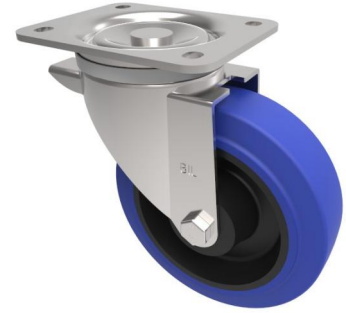

## Blue Elastic Rubber 65ShoreA Plate Swivel Castor 200mm 350kg Load

**Product code: BZWB200SRNB**

Pressed steel swivel castor with a top plate fixing fitted with a blue 65 shore A elastic rubber tyre on a black nylon centred wheel with ball bearings. Wheel diameter 200mm, tread width 50mm, overall height 238mm, top plate 135mm x 110mm, hole centres 105mm x 80/75mm. Load capacity 350kg

Diameter (mm)	200
Castor Type	Swivel
Fixing Option	Plate
Height (mm)	238
Wheel Material	Rubber on Nylon
Colour / Shore Hardness	Blue Elastic Rubber on Nylon Rim / 65 Shore A
Temperature Resistance	-30 °C TO +80 °C
Bearing Type	Ball
Load Capacity (kg)	350
Tread (mm)	50
Swivel Radius (mm)	157
Plate Size (mm)	135 x 110
Hole Centres (mm)	105 x 80/75
Top Plate Thickness (mm)	4
Fork Thickness (mm)	3
To Suit Fixing Bolt (mm)	10