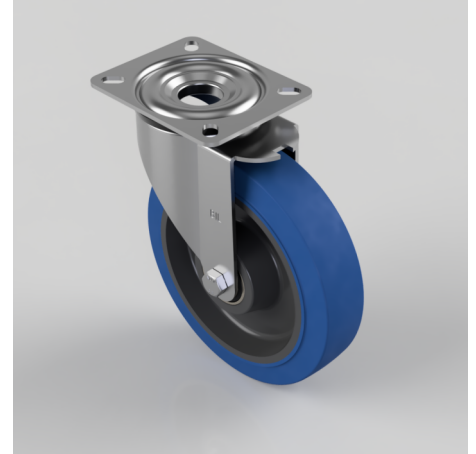

## Blue Elastic Rubber 65ShoreA Plate Swivel Castor 200mm 400kg Load

**Product code: BZMM200SRNBJ**

Pressed steel swivel flat plate castor fitted with a blue 65 shore A elastic rubber tyre on a black nylon centred wheel with ball bearings, Wheel diameter 200mm, tread width 50mm, overall height 235mm, top plate 135mm x 110mm, hole centres 105mm x 80mm. Load capacity 400kg.REACH compliant also PAH-Free rubber to confirm to EU-directive 2005/69/EC

Diameter (mm)	200
Castor Type	Swivel
Fixing Option	Plate
Height (mm)	235
Wheel Material	Rubber on Nylon
Colour / Shore Hardness	Blue Elastic Rubber on Nylon Rim / 65 Shore A
Temperature Resistance	-30 °C TO +80 °C
Bearing Type	Ball
Load Capacity (kg)	400
Tread (mm)	50
Swivel Radius (mm)	153
Plate Size (mm)	135 x 110
Hole Centres (mm)	105 x 80
Top Plate Thickness (mm)	3.5
Fork Thickness (mm)	3.5
To Suit Fixing Bolt (mm)	10