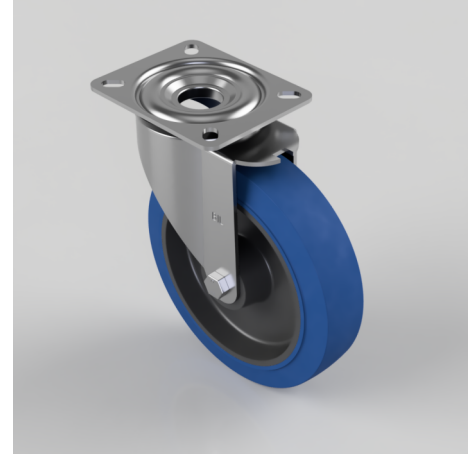

## Blue Elastic Rubber 65ShoreA Plate Swivel Castor 200mm 400kg Load

**Product code: BZMM200SRNB**

Pressed steel swivel flat plate castor fitted with a blue 65 shore A elastic rubber tyre on a black nylon centred wheel with roller bearings, Wheel diameter 200mm, tread width 50mm, overall height 235mm, top plate 135mm x 110mm, hole centres 105mm x 80mm. Load capacity 400kg.REACH compliant also PAH-Free rubber to confirm to EU-directive 2005/69/EC

Diameter (mm)	200
Castor Type	Swivel
Fixing Option	Plate
Height (mm)	235
Wheel Material	Rubber on Nylon
Colour / Shore Hardness	Blue Elastic Rubber on Nylon Rim / 65 Shore A
Temperature Resistance	-30 °C TO +80 °C
Bearing Type	Roller
Load Capacity (kg)	400
Tread (mm)	50
Swivel Radius (mm)	153
Plate Size (mm)	135 x 110
Hole Centres (mm)	105 x 80
Top Plate Thickness (mm)	3.5
Fork Thickness (mm)	3.5
To Suit Fixing Bolt (mm)	10