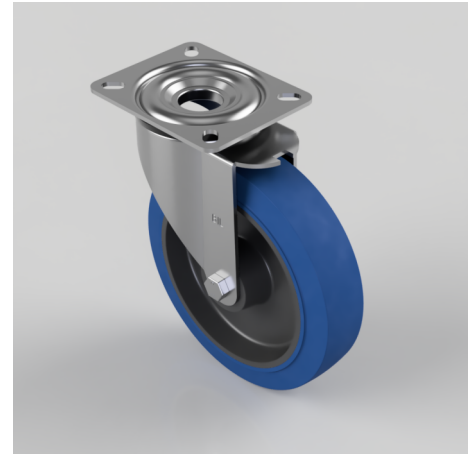

Blue Elastic Rubber 65ShoreA Plate Swivel Castor 200mm 400kg Load

Product code: BZMM200SRNB

Pressed steel swivel flat plate castor fitted with a blue 65 shore A elastic rubber tyre on a black nylon centred wheel with roller bearings, Wheel diameter 200mm, tread width 50mm, overall height 235mm, top plate 135mm x 110mm, hole centres 105mm x 80mm. Load capacity 400kg.REACH compliant also PAH-Free rubber to confirm to EU-directive 2005/69/EC

Diameter (mm)	200
Castor Type	Swivel
Fixing Option	Plate
Height (mm)	235
Wheel Material	Rubber on Nylon
Colour / Shore Hardness	Blue Elastic Rubber on Nylon Rim / 65 Shore A
Temperature Resistance	-30 °C TO +80 °C
Bearing Type	Roller
Load Capacity (kg)	400
Tread (mm)	50
Swivel Radius (mm)	153
Plate Size (mm)	135 x 110
Hole Centres (mm)	105 x 80
Top Plate Thickness (mm)	3.5
Fork Thickness (mm)	3.5
To Suit Fixing Bolt (mm)	10