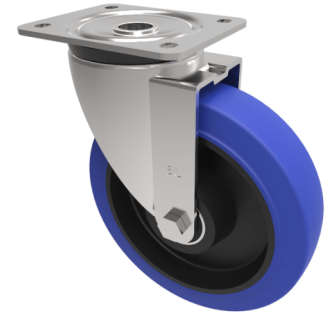

Blue Elastic Rubber 65ShoreA Plate Swivel Castor 200mm 500kg Load

Product code: BZPH200SRNBJ

Pressed steel swivel castor with a top plate fixing fitted with a blue 65 shore A elastic rubber tyre on black nylon centred wheel with ball bearings. Wheel diameter 200mm, tread width 50mm, overall height 238mm, plate size 135mm x 110mm, hole centres 105mm x 80/75mm. Load capacity 500kg.

Diameter (mm)	200
Castor Type	Swivel
Fixing Option	Plate
Height (mm)	238
Wheel Material	Rubber on Nylon
Colour / Shore Hardness	Blue Elastic Rubber on Nylon Rim / 65 Shore A
Temperature Resistance	-30 °C TO +80 °C
Bearing Type	Ball
Load Capacity (kg)	500
Tread (mm)	50
Swivel Radius (mm)	153
Plate Size (mm)	135 x 110
Hole Centres (mm)	105 x 80/75
Top Plate Thickness (mm)	5
Fork Thickness (mm)	5
To Suit Fixing Bolt (mm)	10