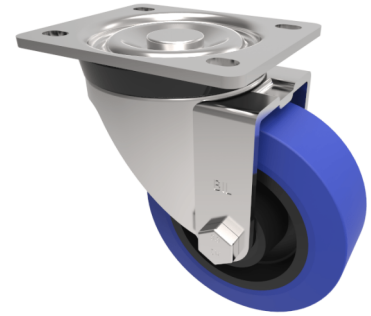

Blue Elastic Rubber 65ShoreA Plate Swivel Castor 80mm 150kg Load

Product code: BZH80SRNB

Pressed steel swivel castor fitted with a 65 shore A blue elastic rubber tyre wheel with a black nylon centre with a roller bearing. Wheel diameter 80mm, Tread width 35mm, Overall Height 110mm, Top Plate 105mm x 86mm, Hole Centres 80mm x 60mm, Load Capacity 150kg. REACH compliant also PAH-Free rubber to confirm to EU-directive 2005/69/EC

Diameter (mm)	80
Castor Type	Swivel
Fixing Option	Plate
Height (mm)	110
Wheel Material	Rubber on Nylon
Colour / Shore Hardness	Blue Elastic Rubber on Nylon Rim / 65 Shore A
Temperature Resistance	-30 °C TO +80 °C
Bearing Type	Roller
Load Capacity (kg)	150
Tread (mm)	35
Swivel Radius (mm)	78
Plate Size (mm)	105 x 86
Hole Centres (mm)	80 X 60
Top Plate Thickness (mm)	4
Fork Thickness (mm)	4
To Suit Fixing Bolt (mm)	8