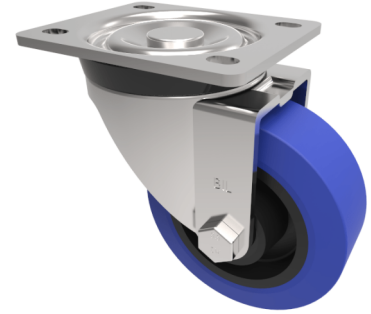

Blue Elastic Rubber 65ShoreA Plate Swivel Castor 80mm 150kg Load

Product code: BZH80SRN

Pressed steel swivel castor fitted with a 65 shore A blue elastic rubber tyre wheel with a black nylon centre with a Plain Bore. Wheel diameter 80mm, Tread width 35mm, Overall Height 110mm, Top Plate 105mm x 86mm, Hole Centres 80mm x 60mm, Load Capacity 150kg. REACH compliant also PAH-Free rubber to confirm to EU-directive 2005/69/EC

Diameter (mm)	80
Castor Type	Swivel
Fixing Option	Plate
Height (mm)	110
Wheel Material	Rubber on Nylon
Colour / Shore Hardness	Blue Elastic Rubber on Nylon Rim / 65 Shore A
Temperature Resistance	-30 °C TO +80 °C
Bearing Type	Plain
Load Capacity (kg)	150
Tread (mm)	35
Swivel Radius (mm)	78
Plate Size (mm)	105 x 86
Hole Centres (mm)	80 X 60
Top Plate Thickness (mm)	4
Fork Thickness (mm)	4
To Suit Fixing Bolt (mm)	8