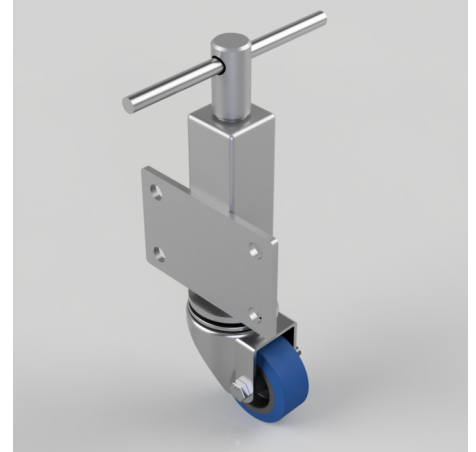

## Blue Elastic Rubber 65ShoreA Plate Swivel Castor 80mm 150kg Load

**Product code: JAZ80SRN**

Zinc plated box jacking unit with side fitting plate and a 75mm lift fitted with a 80mm white zinc plated swivel pressed steel castor with a 65 shore A blue rubber on black nylon wheel with a plain bore with a load capacity of 150kg Please note Jacking castors are rated on a different principal to other castors and we recommend the total lifted load is divided over just 2 jacking units. 1 extra safety point is when jacked up please beware of any obstacles as a sudden shock could result in the inner square tube bending around the outer tube. Please refer to the BIL catalogue or request a drawing. REACH compliant also PAH-Free rubber to confirm to EU-directive 2005/69/EC

Diameter (mm)	80
Castor Height (mm)	106
Castor Type	Swivel
Swivel Radius (mm)	78
Fixing Option	Plate
To Suit Fixing Bolt (mm)	14
Wheel Material	Rubber on Nylon
Colour / Shore Hardness	Blue Elastic Rubber on Nylon Rim / 65 Shore A
Temperature Resistance	-30 °C TO +80 °C
Load Capacity (kg)	150
Tread (mm)	35
Height (mm)	344 / 419
Lifting Stroke (mm)	75
Bearing Type	Plain