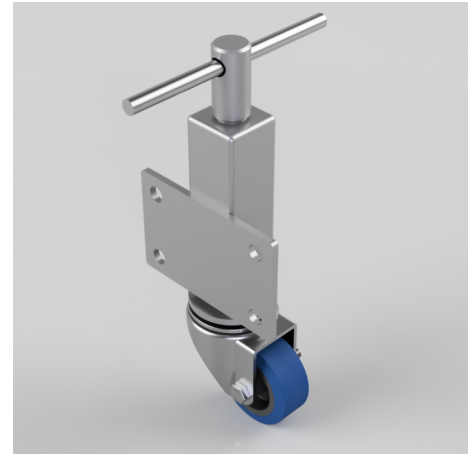

## Blue Elastic Rubber 65ShoreA Plate Swivel Castor 80mm 150kg Load

**Product code: JAZ80SRN**

Zinc plated box jacking unit with side fitting plate and a 75mm lift fitted with a 80mm white zinc plated swivel pressed steel castor with a 65 shore A blue rubber on black nylon wheel with a plain bore with a load capacity of 150kg Please note Jacking castors are rated on a different principal to other castors and we recommend the total lifted load is divided over just 2 jacking units. 1 extra safety point is when jacked up please beware of any obstacles as a sudden shock could result in the inner square tube bending around the outer tube. Please refer to the BIL catalogue or request a drawing. REACH compliant also PAH-Free rubber to confirm to EU-directive 2005/69/EC

Diameter (mm)	80
Castor Height (mm)	106
Castor Type	Swivel
Swivel Radius (mm)	78
Fixing Option	Plate
To Suit Fixing Bolt (mm)	14
Wheel Material	Rubber on Nylon
Colour / Shore Hardness	Blue Elastic Rubber on Nylon Rim / 65 Shore A
Temperature Resistance	-30 °C TO +80 °C
Load Capacity (kg)	150
Tread (mm)	35
Height (mm)	344 / 419
Lifting Stroke (mm)	75
Bearing Type	Plain